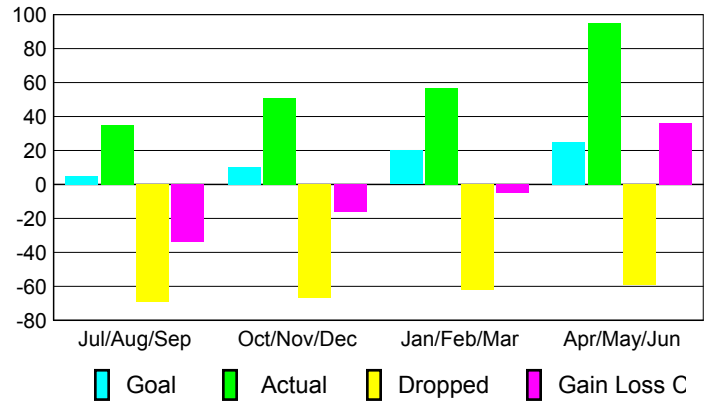

Membership Results 2008-2009

Goal, New, Dropped, Gain/Loss

Comparison of Membership Gain/Loss

Current Year Compared to the Previous Year