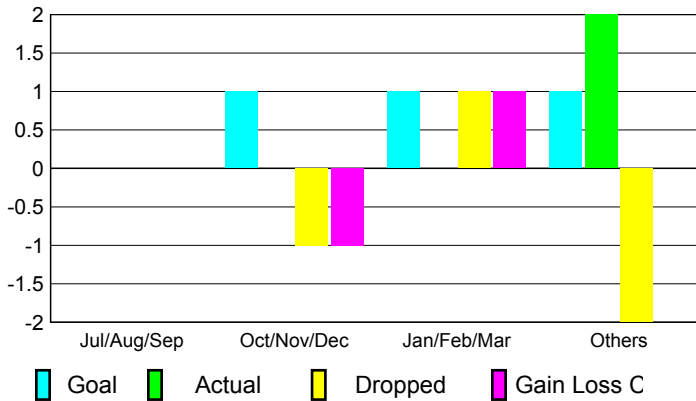

2008-2009 GMT Quarterly Report for District (or Undistricted) **District 2 T2**

GMT: **LELAND KOLKMEYER**

Location: **TEXAS**

GMT CA: **1 & 2**

CLUBS

Club Results 2008-2009

Clubs 2007-2008

Month	New Club Goal	Actual New Clubs	Actual Dropped Clubs	Gain/Loss of Clubs	Gain/Loss of Clubs
Jul/Aug/Sep	0	0	0	0	0
Oct/Nov/Dec	1	0	-1	-1	0
Jan/Feb/Mar	1	0	1	1	0
Apr/May/Jun	1	2	-2	0	0
Totals	3	2	-2	0	0

Club Results 2008-2009

Goal, New, Dropped, Gain/Loss

Comparison of Club Gain/Loss

Current Year Compared to the Previous Year