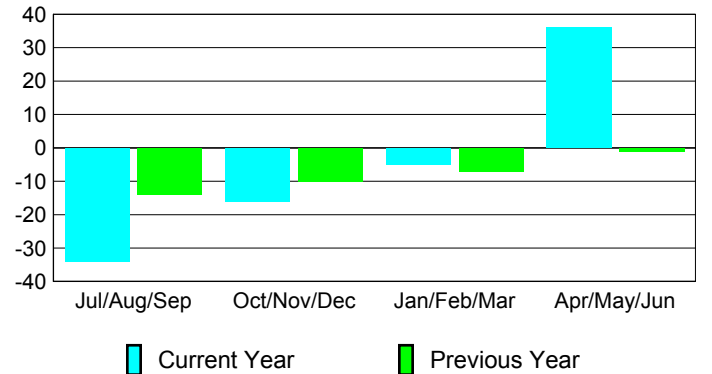

Gender Comparison 2008-2009

Jul/Aug/Sep

Oct/Nov/Dec

Jan/Feb/Mar

Apr/May/Jun

Male

Female